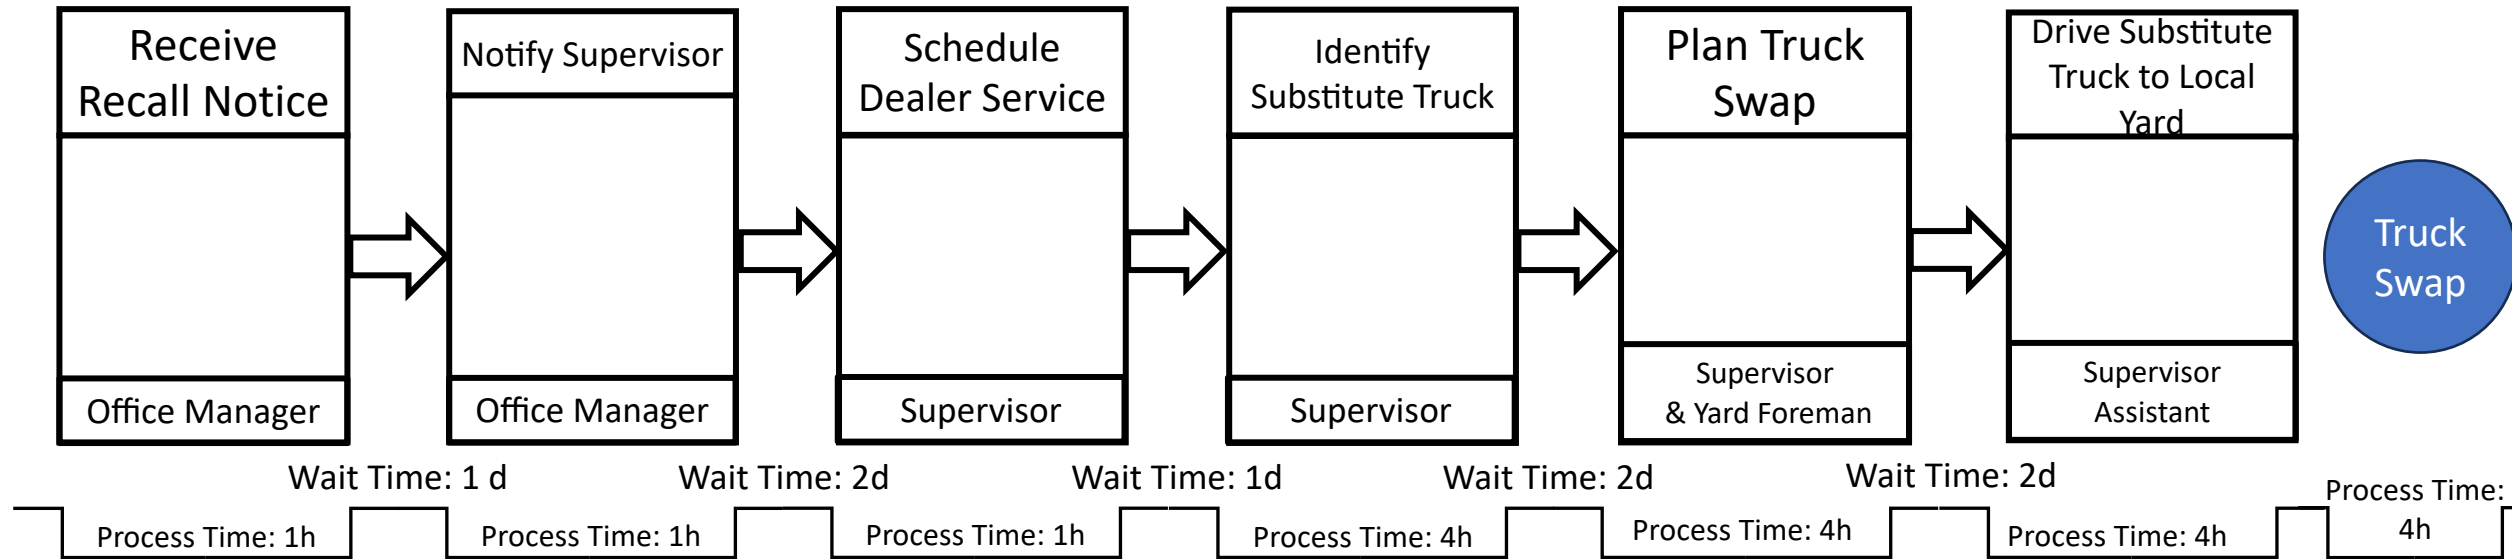

Truck Recall Value Stream Maps

Customer Owned Truck Value Stream Map

and

Customer Rented Truck from Tree Trucks Inc. Value Stream Map

(Note: Red timelines indicate Tree Crew downtime)

Customer Owned Truck	Duration (hours)		Tree Trucks Leased Truck	Duration (Hours)
Crew Downtime	8		Crew Downtime	8
Truck Downtime	126.5		Truck Downtime	77
Customer Admin Processing Time	33		Customer Admin Processing Time	3
Wait Time	129.5		Wait Time	42
External Dependency	40		External Dependency	0
			Tree Trucks Processing Time	52
Total Lead Time	209.5		Total Lead Time	104

Customer Owned Truck is Recalled

Truck Swap

Customer Rented Truck from Tree Trucks Inc. is Recalled

- *Tree Truck Inc. Loaner Truck
- Full Tank of Gas
 - Fully Equipped Truck
 - Up to Date Maintenance
 - Delivered to Local Yard
 - Correct Truck Specs

- *Returned Tree Truck Inc. Truck
- Full Tank of Gas
 - Fully Equipped Truck
 - Up to Date Maintenance
 - Delivered to Local Yard
 - Correct Truck Specs