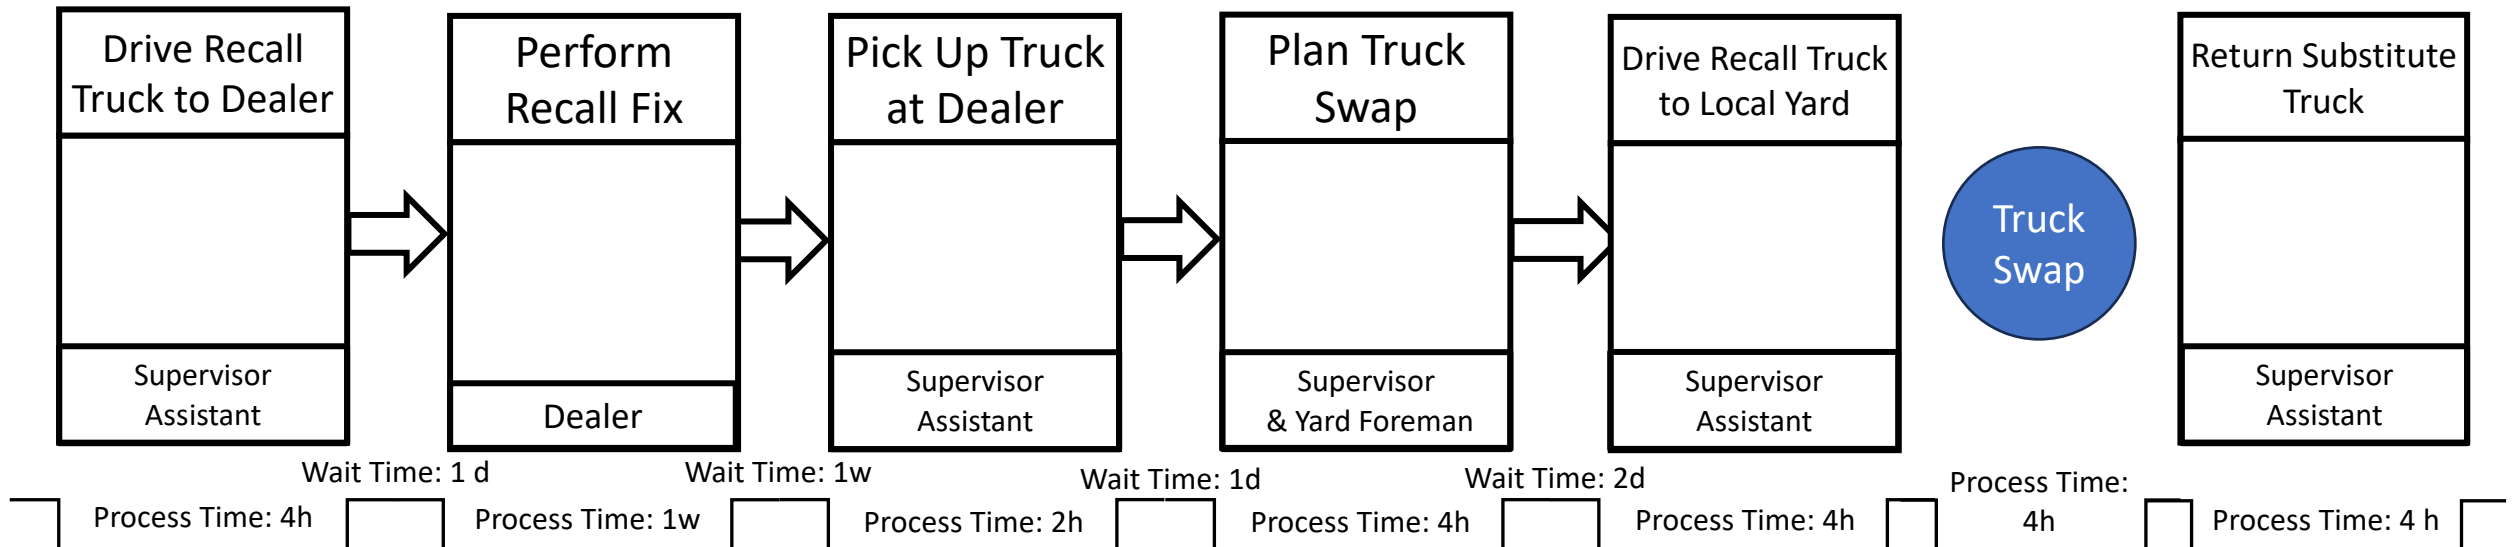

Truck Recall Value Stream Maps

Customer Owned Truck Value Stream Map

and

Customer Rented Truck from Tree Trucks Inc. Value Stream Map

(Note: Red timelines indicate Tree Crew downtime)

Customer Owned Truck	Duration (hours)		Tree Trucks Leased Truck	Duration (Hours)
Crew Downtime	8		Crew Downtime	8
Truck Downtime	126.5		Truck Downtime	77
Customer Admin Processing Time	33		Customer Admin Processing Time	3
Wait Time	129.5		Wait Time	42
External Dependency	40		External Dependency	0
			Tree Trucks Processing Time	52
Total Lead Time	209.5		Total Lead Time	104

Customer Owned Truck is Recalled

Truck Swap

Customer Rented Truck from Tree Trucks Inc. is Recalled

- *Tree Truck Inc. Loaner Truck
- Full Tank of Gas
 - Fully Equipped Truck
 - Up to Date Maintenance
 - Delivered to Local Yard
 - Correct Truck Specs

- *Returned Tree Truck Inc. Truck
- Full Tank of Gas
 - Fully Equipped Truck
 - Up to Date Maintenance
 - Delivered to Local Yard
 - Correct Truck Specs