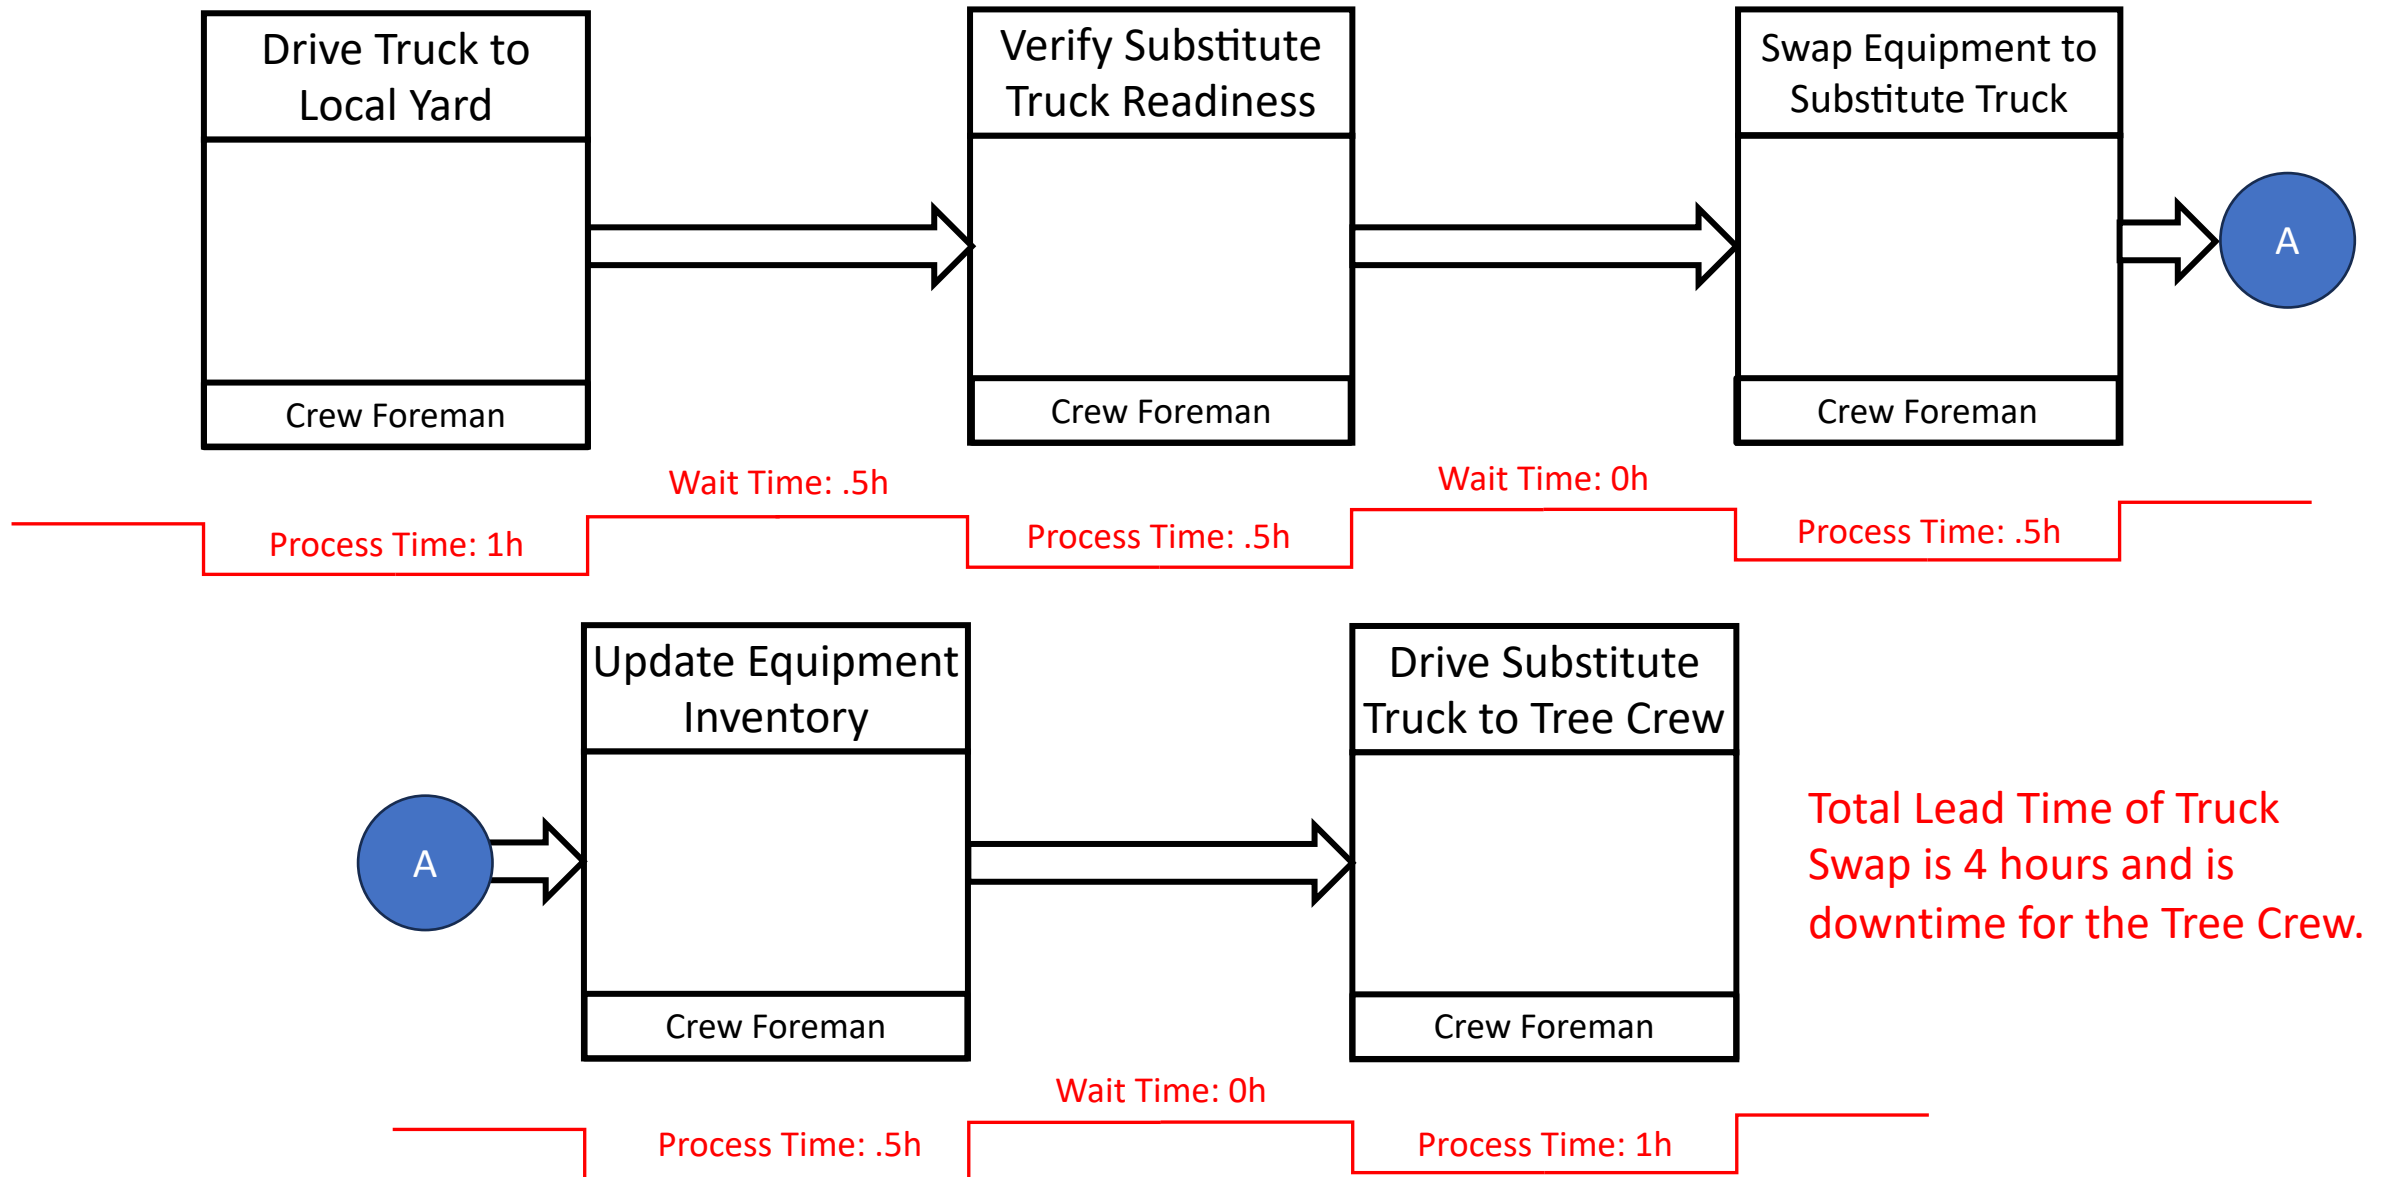

Truck Recall Value Stream Maps

Customer Owned Truck Value Stream Map

and

Customer Rented Truck from Tree Trucks Inc. Value Stream Map

(Note: Red timelines indicate Tree Crew downtime)

Customer Owned Truck	Duration (hours)		Tree Trucks Leased Truck	Duration (Hours)
Crew Downtime	8		Crew Downtime	8
Truck Downtime	126.5		Truck Downtime	77
Customer Admin Processing Time	33		Customer Admin Processing Time	3
Wait Time	129.5		Wait Time	42
External Dependency	40		External Dependency	0
			Tree Trucks Processing Time	52
Total Lead Time	209.5		Total Lead Time	104

Customer Owned Truck is Recalled

Truck Swap

Customer Rented Truck from Tree Trucks Inc. is Recalled

- *Tree Truck Inc. Loaner Truck
- Full Tank of Gas
 - Fully Equipped Truck
 - Up to Date Maintenance
 - Delivered to Local Yard
 - Correct Truck Specs

- *Returned Tree Truck Inc. Truck
- Full Tank of Gas
 - Fully Equipped Truck
 - Up to Date Maintenance
 - Delivered to Local Yard
 - Correct Truck Specs