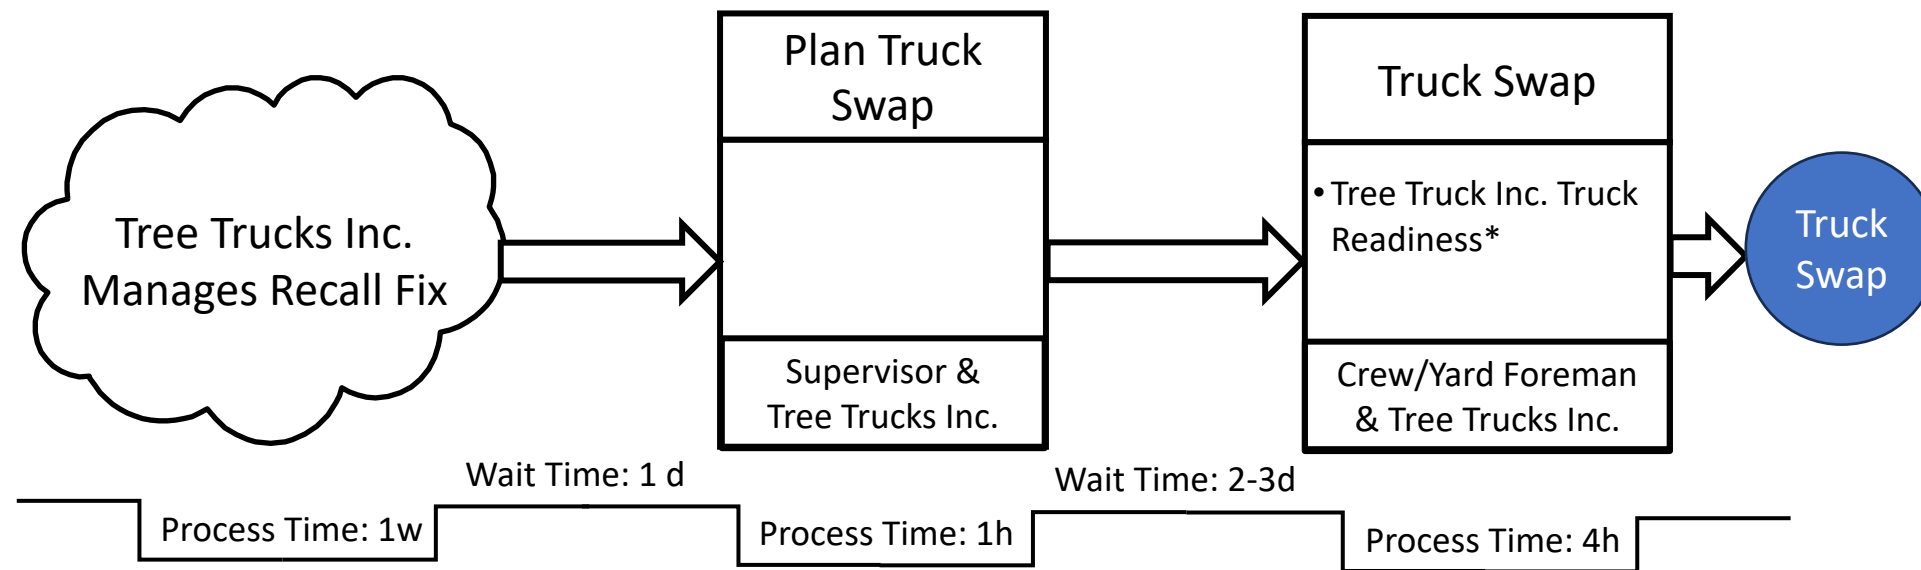

Truck Recall Value Stream Maps

Customer Owned Truck Value Stream Map

and

Customer Rented Truck from Tree Trucks Inc. Value Stream Map

(Note: Red timelines indicate Tree Crew downtime)

Customer Owned Truck	Duration (hours)		Tree Trucks Leased Truck	Duration (Hours)
Crew Downtime	8		Crew Downtime	8
Truck Downtime	126.5		Truck Downtime	77
Customer Admin Processing Time	33		Customer Admin Processing Time	3
Wait Time	129.5		Wait Time	42
External Dependency	40		External Dependency	0
			Tree Trucks Processing Time	52
Total Lead Time	209.5		Total Lead Time	104

Customer Owned Truck is Recalled

Truck Swap

Customer Rented Truck from Tree Trucks Inc. is Recalled

- *Tree Truck Inc. Loaner Truck
- Full Tank of Gas
 - Fully Equipped Truck
 - Up to Date Maintenance
 - Delivered to Local Yard
 - Correct Truck Specs

- *Returned Tree Truck Inc. Truck
- Full Tank of Gas
 - Fully Equipped Truck
 - Up to Date Maintenance
 - Delivered to Local Yard
 - Correct Truck Specs