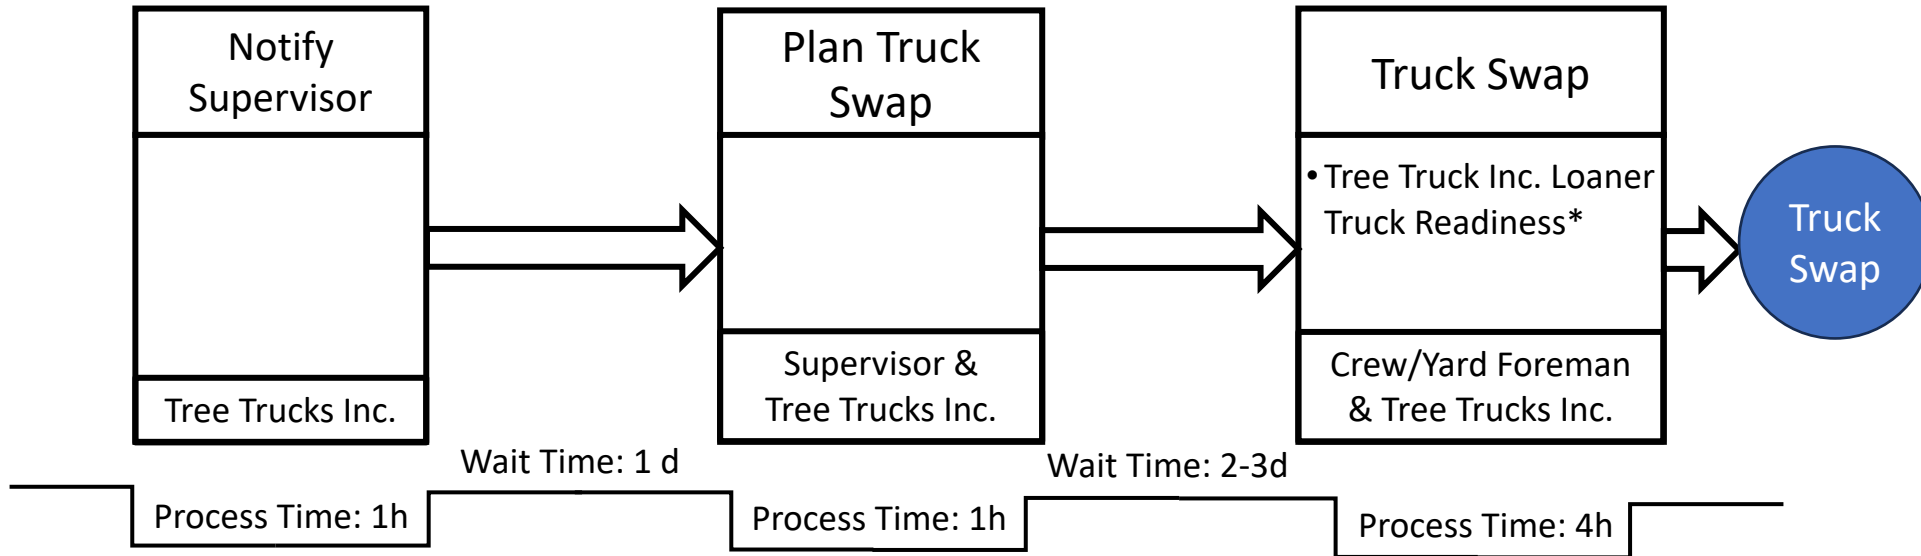

Truck Recall Value Stream Maps

Customer Owned Truck Value Stream Map

and

Customer Rented Truck from Tree Trucks Inc. Value Stream Map

(Note: Red timelines indicate Tree Crew downtime)

Customer Owned Truck	Duration (hours)		Tree Trucks Leased Truck	Duration (Hours)
Crew Downtime	8		Crew Downtime	8
Truck Downtime	126.5		Truck Downtime	77
Customer Admin Processing Time	33		Customer Admin Processing Time	3
Wait Time	129.5		Wait Time	42
External Dependency	40		External Dependency	0
			Tree Trucks Processing Time	52
Total Lead Time	209.5		Total Lead Time	104

Customer Owned Truck is Recalled

Truck Swap

Customer Rented Truck from Tree Trucks Inc. is Recalled

- *Tree Truck Inc. Loaner Truck
- Full Tank of Gas
 - Fully Equipped Truck
 - Up to Date Maintenance
 - Delivered to Local Yard
 - Correct Truck Specs

- *Returned Tree Truck Inc. Truck
- Full Tank of Gas
 - Fully Equipped Truck
 - Up to Date Maintenance
 - Delivered to Local Yard
 - Correct Truck Specs