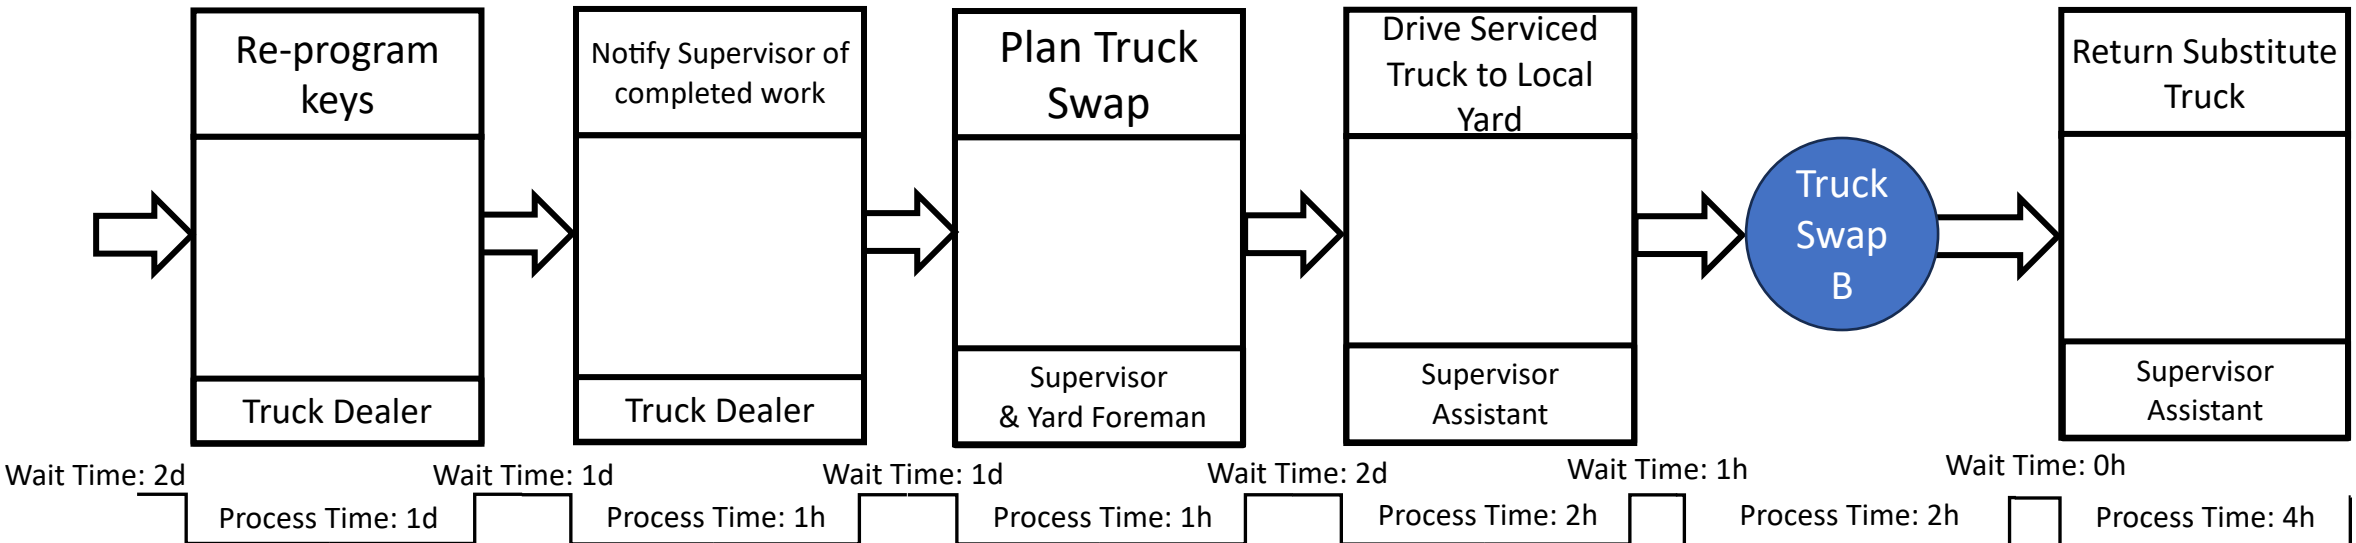

Process Time: 1d

Process Time: 1h

Process Time: 1h

Process Time: 2h

Process Time: 2h

Process Time: 4h

Customer Owned Truck Lost/Damaged Key

(No Functional Backup Key Available)