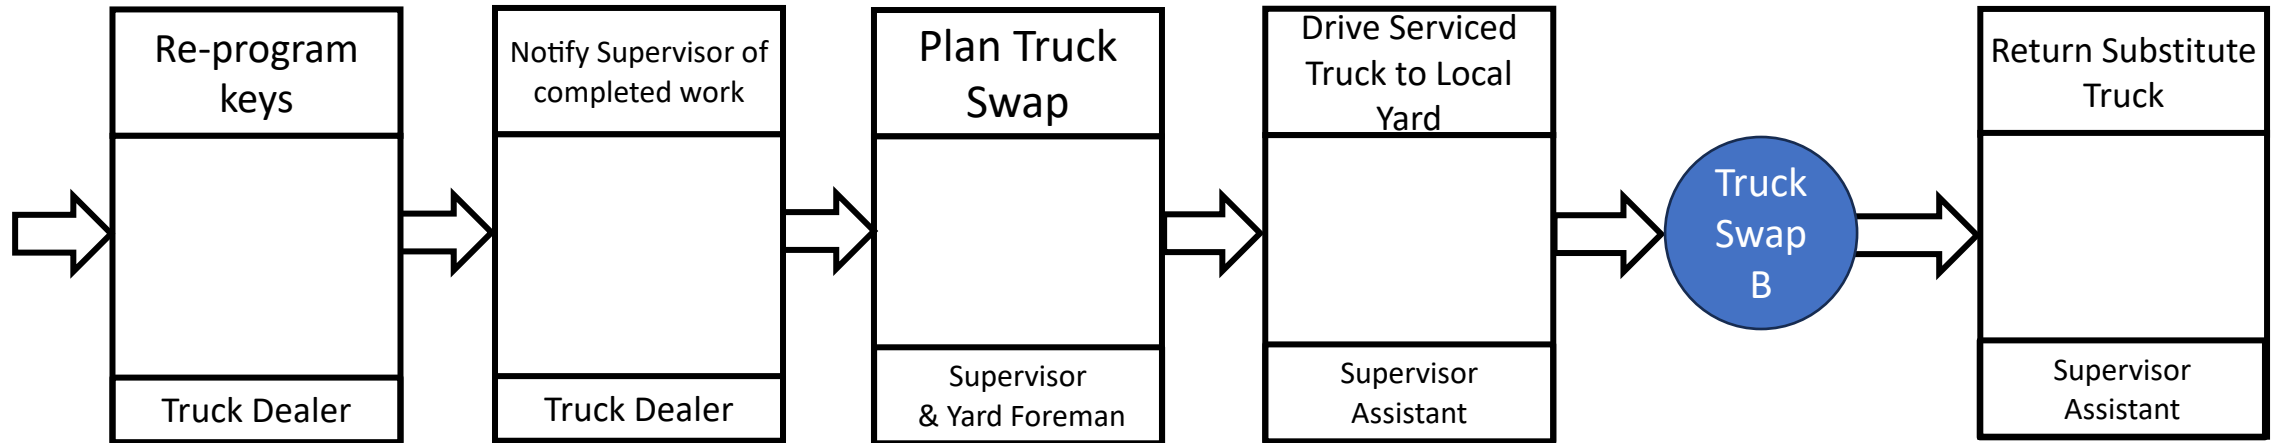

Wait Time: 2d

Wait Time: 1d

Wait Time: 1d

Wait Time: 2d

Process Time: 1d

Process Time: 1h

Process Time: 1h

Process Time: 2h

Process Time: 2h

Process Time: 4h