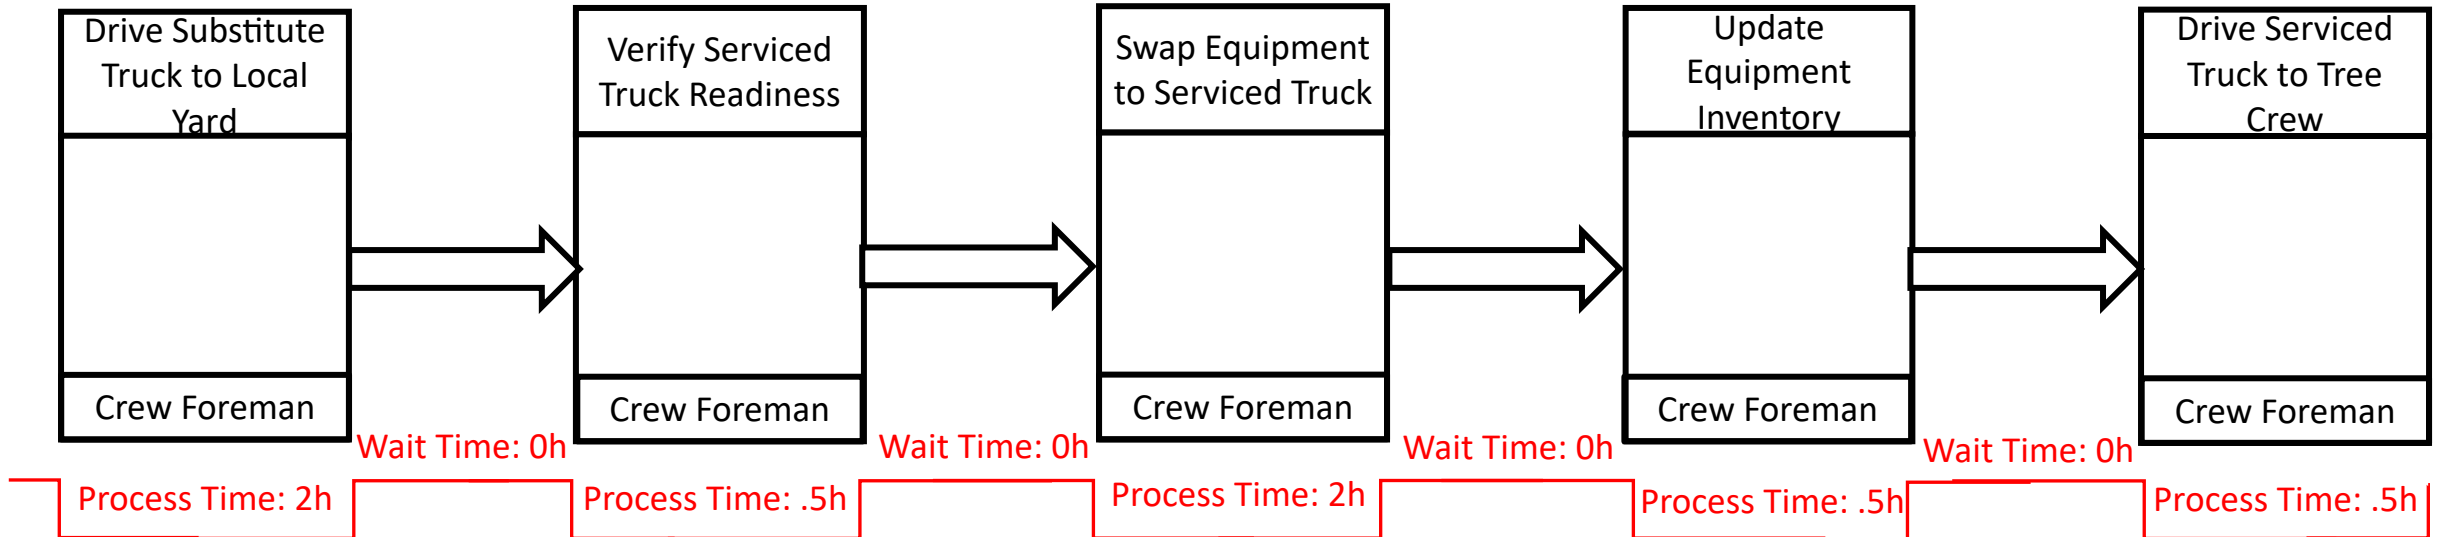

Truck Swap B