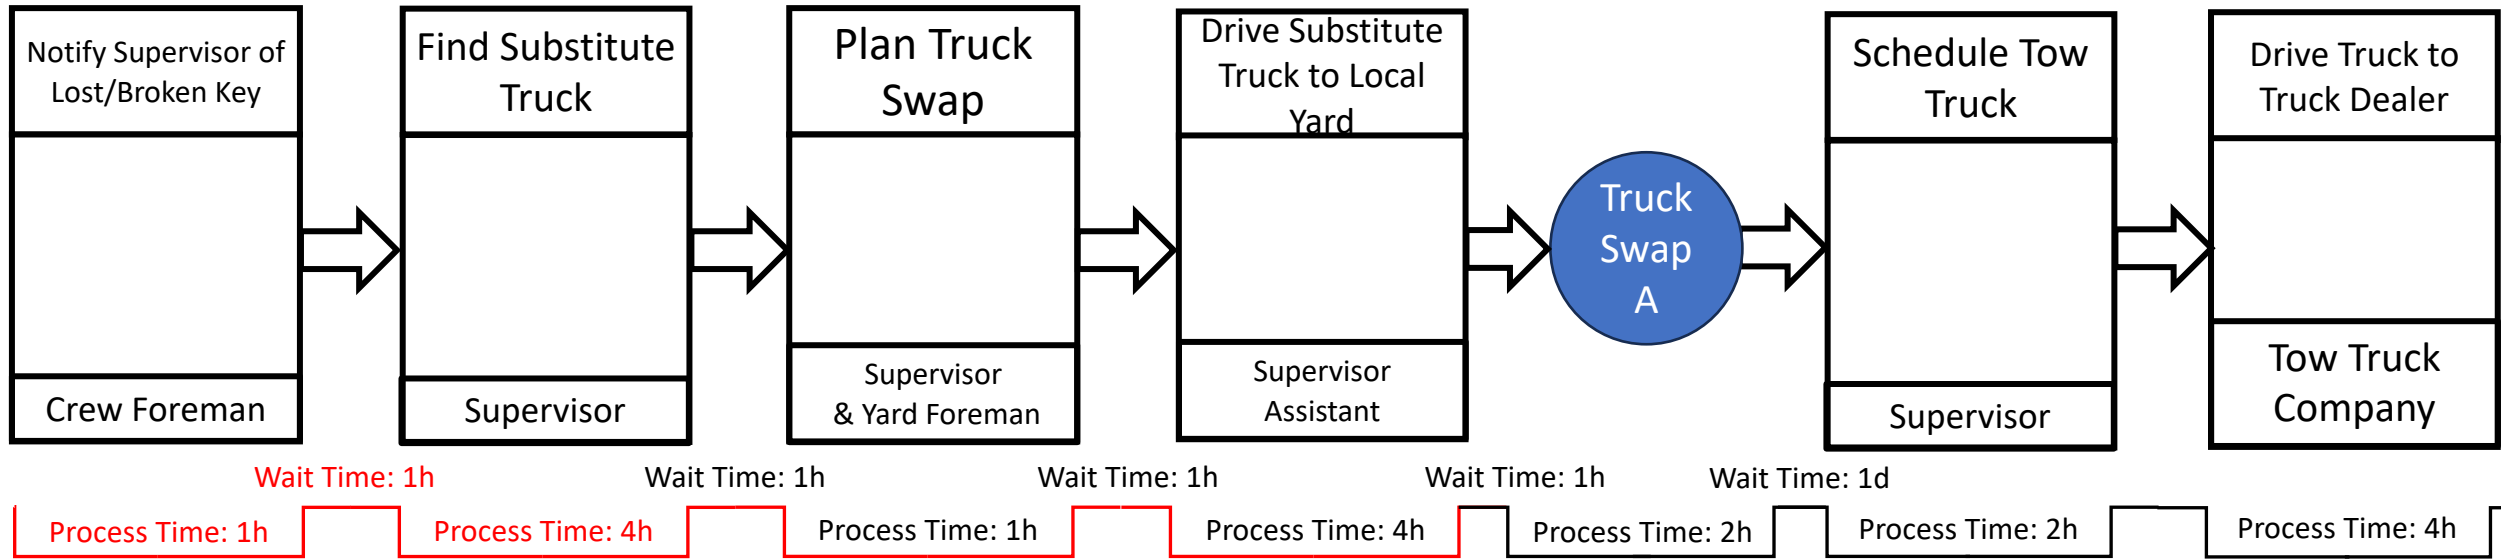

Process Time: 1d

Process Time: 1h

Process Time: 1h

Process Time: 2h

Process Time: 2h

Process Time: 4h

Customer Owned Truck Lost/Damaged Key

(No Functional Backup Key Available)