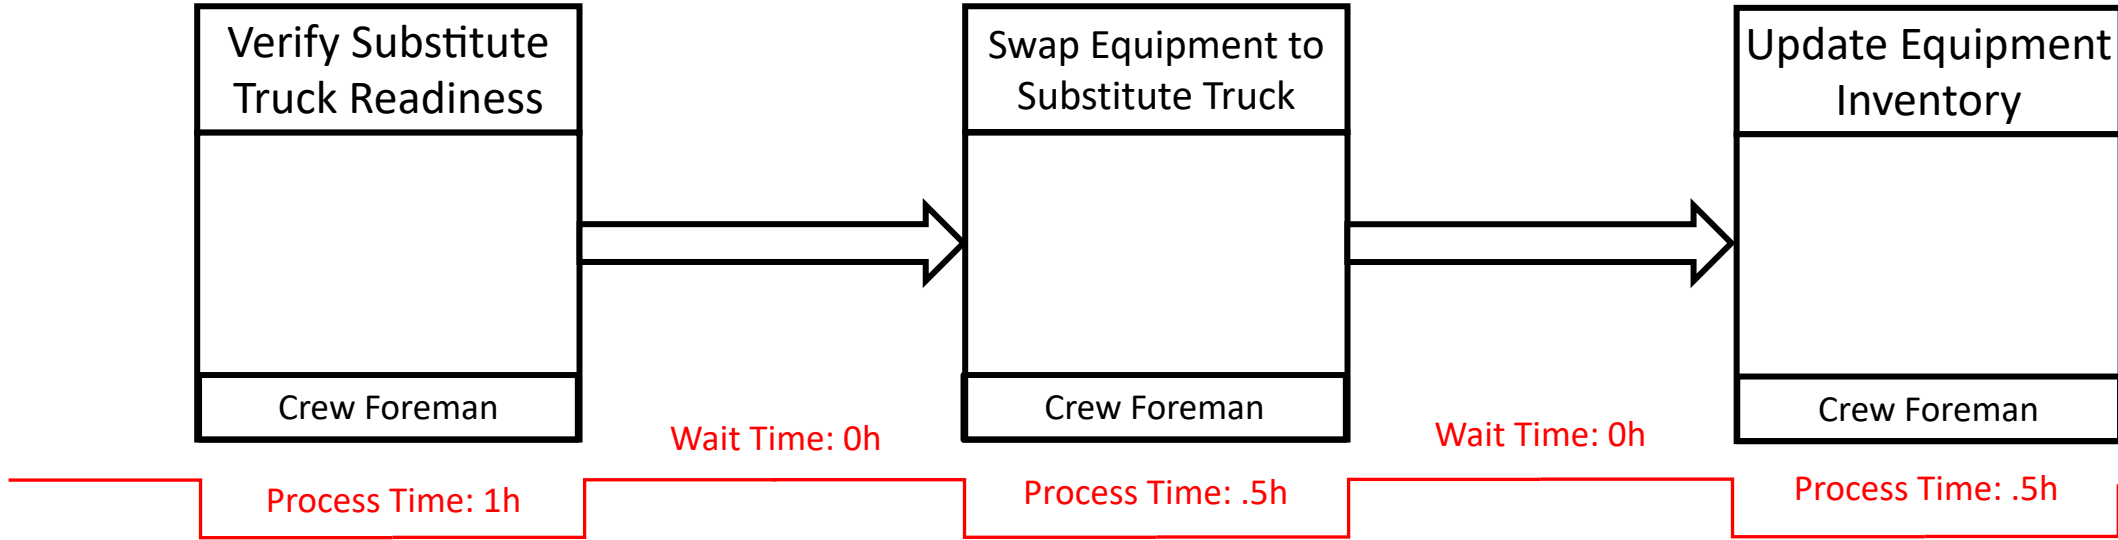

Truck Swap A