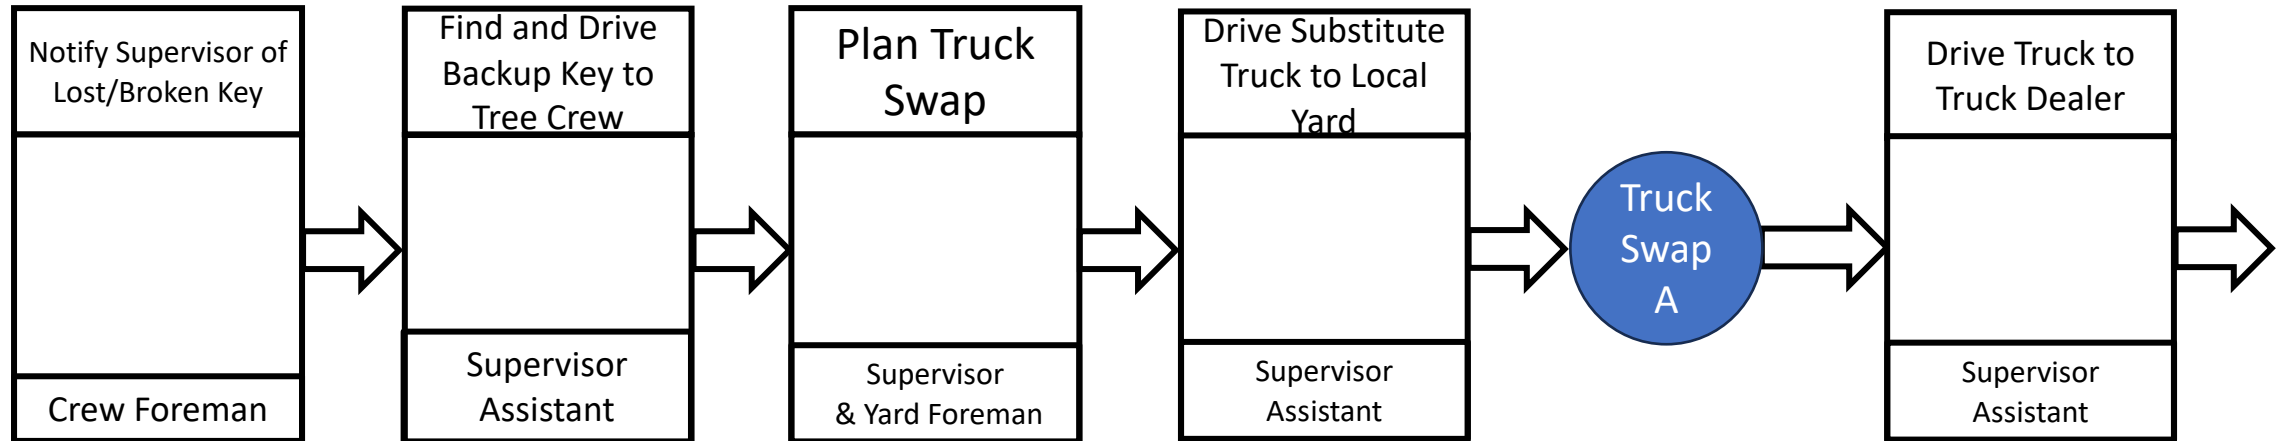

Customer Owned Truck Lost/Damaged Key

(Functional Backup Key Available)

Wait Time: 1h

Wait Time: 1w

Wait Time: 1w

Wait Time: 1h

Process Time: 1h

Process Time: 4h

Process Time: 1h

Process Time: 4h

Process Time: 2h

Process Time: 2h